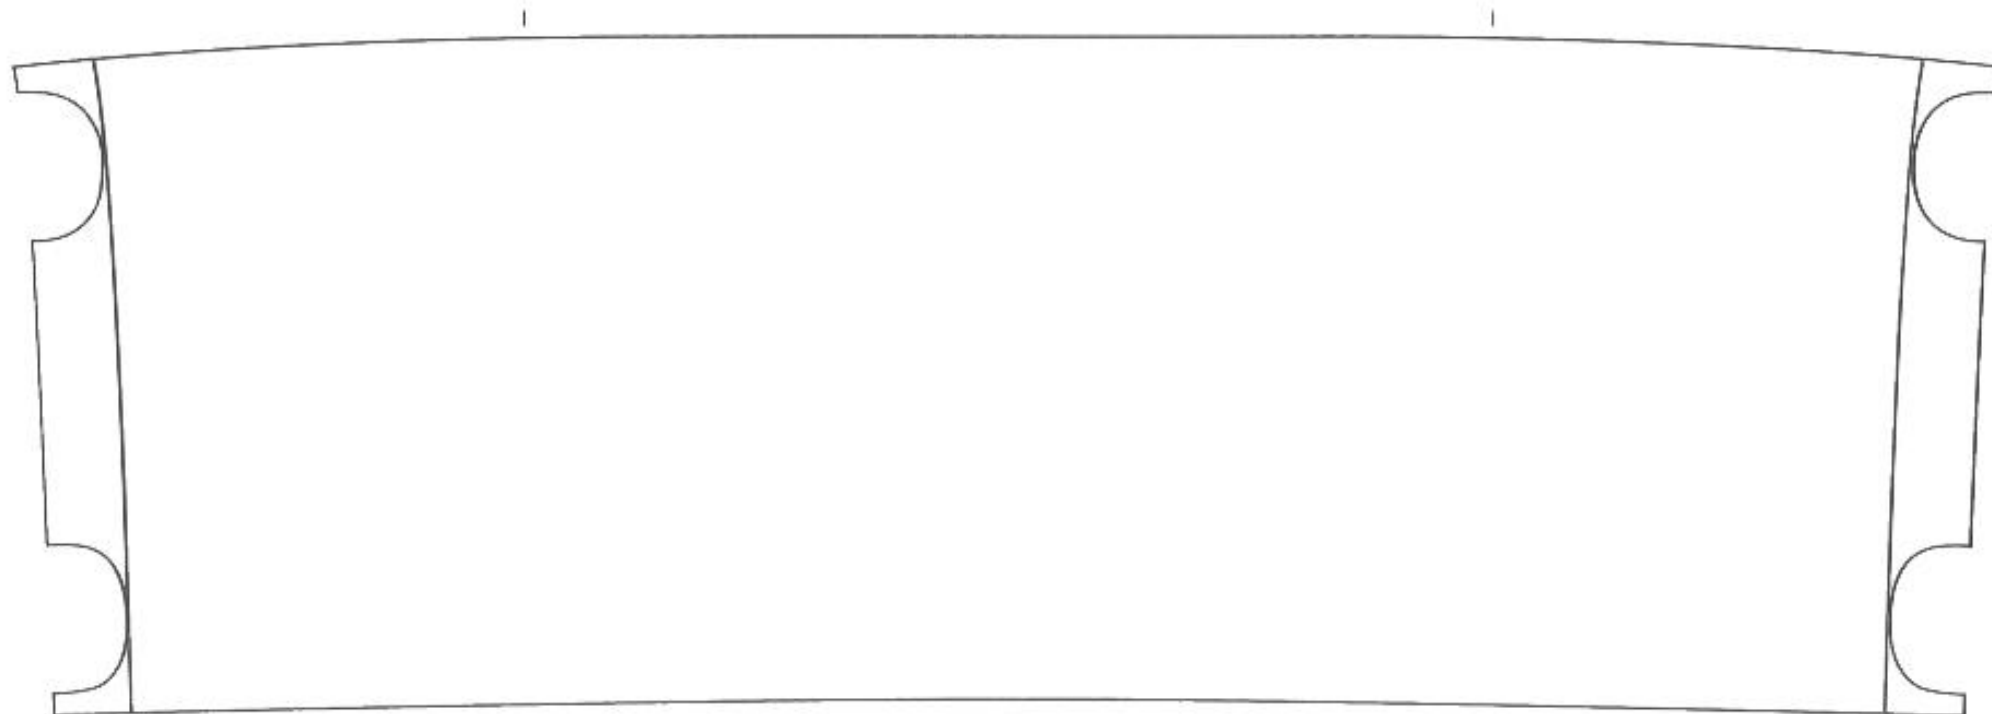

BUTE FIT 08.09.20

CENTRE BACK

CENTRE FRONT

HANDLE
TOP

Measurements :-

Corner to corner, top = 244mm
Corner to corner, bottom = 234mm
Height in centre = 81mm
Backstamp diameter = 52mm